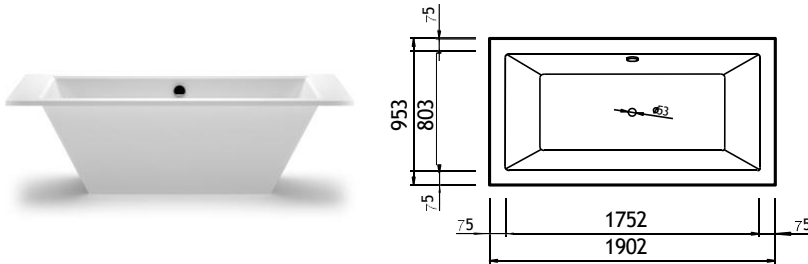

## Made-to-measure bathtubs

**ERUNNA** Individual

185 kg min

360 L max

- Edge trimming and customization
- White or colored finish
- Mixer tap hole drilling

Drawing with required specifications must be sent to [info@aurabaths.com](mailto:info@aurabaths.com) for technical evaluation.  
Individual furniture can be made for individual bathtub.