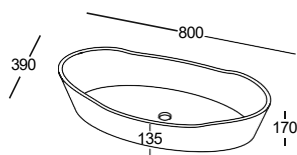

Washbasins

TICHE

800 x 390 x 170 mm

18 kg

Washbasin, white 280 €

Washbasin, coloured outside 365 €