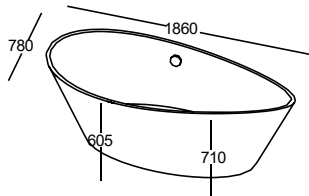

### DIONE 1

1790 x 780 x 730 mm

 160 kg

 280 L max

Bath without overflow, white 1990 €

Bath without overflow, coloured outside 2390 €

Waste for bath without overflow (Chrome) 40 €

(can be supplied with overflow)

### ISIDE

1860 x 780 x 710 mm

 160 kg

 310 L max

Bath without overflow, white 1990 €

Bath without overflow, coloured outside 2390 €

Waste for bath without overflow (Chrome) 40 €

(can be supplied with overflow)