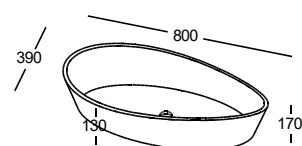

ISIDE

800 x 390 x 170 mm

18 kg

Washbasin, white 250 €

Washbasin, coloured outside 325 €