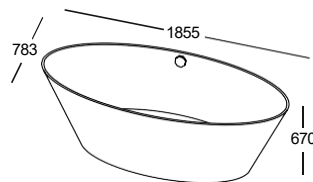

BEIRA 2

1855 x 783 x 670 mm

158 kg

340 L max

Bath without overflow, white 1790 €

Bath without overflow, coloured outside 2150 €

Waste for bath without overflow (Chrome) 40 €

(can be supplied with overflow)