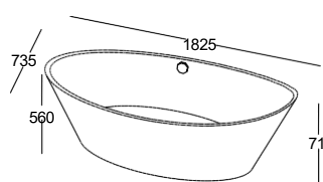

CLEONE

1825 x 735 x 715 mm

150 kg

280 L max

Bath without overflow, white 1990 €

Bath without overflow, coloured outside 2390 €

Waste for bath without overflow (Chrome) 40 €

(can be supplied with overflow)