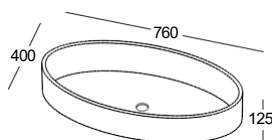

GAIA 2

760 x 400 x 125 mm

22 kg

Washbasin, white

270 €

Washbasin, coloured outside

350 €