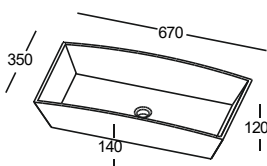

Washbasin, white 215 €

Washbasin, coloured outside 280 €

ERUNNA 1

700 x 350 x 150 mm

18 kg