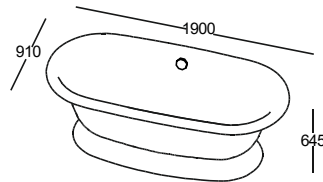

RECANTO

1900 x 910 x 645 mm

125 kg

300 L max

Bath without overflow, white 1990 €

Bath without overflow, coloured outside 2390 €

Waste for bath without overflow (Chrome) 40 €

(can be supplied with overflow)