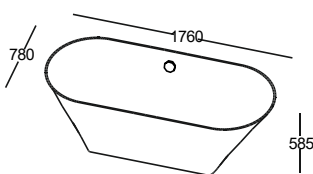

ORNEA 2

1760 x 780 x 585 mm

135 kg

320 L max

Bath without overflow, white 1490 €

Bath without overflow, coloured outside 1790 €

Waste for bath without overflow (Chrome) 40 €

(can be supplied with overflow)