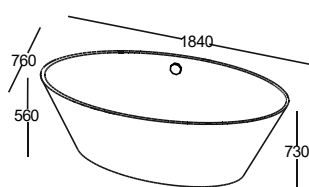

### ISIDE

1860 x 780 x 710 mm

 160 kg

 310 L max

Bath without overflow, white 1990 €

Bath without overflow, coloured outside 2390 €

Waste for bath without overflow (Chrome) 40 €

(can be supplied with overflow)

### CLEONE

1825 x 735 x 715 mm

 150 kg

 280 L max

Bath without overflow, white 1990 €

Bath without overflow, coloured outside 2390 €

Waste for bath without overflow (Chrome) 40 €

(can be supplied with overflow)

### CARMENTA

1840 x 760 x 730 mm

 165 kg

 280 L max

Bath without overflow, white 1990 €

Bath without overflow, coloured outside 2390 €

Waste for bath without overflow (Chrome) 40 €

(can be supplied with overflow)