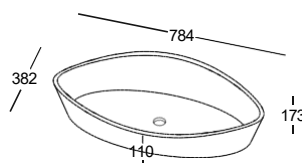

IRIS

784 x 382 x 173 mm

18 kg

Washbasin, white 250 €

Washbasin, coloured outside 325 €