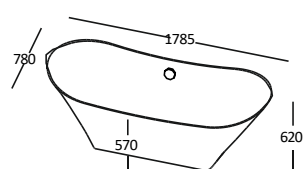

BELISANA 1

1785 x 780 x 620 mm

140kg

310 L max

Bath without overflow, white 1690 €

Bath without overflow, coloured outside 2030 €

Waste for bath without overflow (Chrome) 40 €

(can be supplied with overflow)