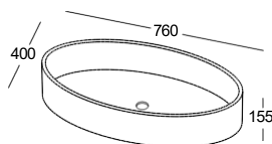

Washbasins

GAIA 1

760 x 400 x 155 mm

25 kg

Washbasin, white

280 €

Washbasin, coloured outside

365 €