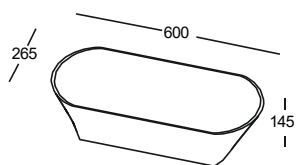

ORNEA 2

600 x 265 x 145 mm

23 kg

Washbasin, white

245 €

Washbasin, coloured outside

320 €