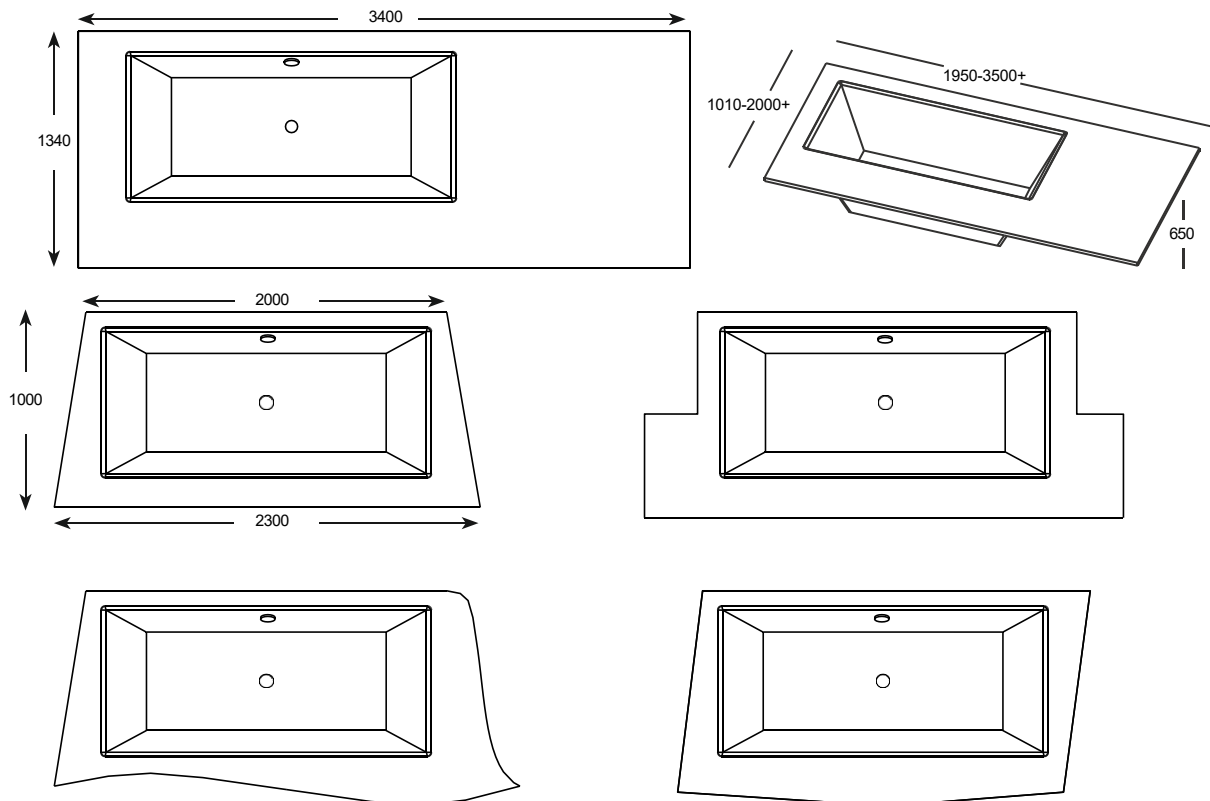

- Edge trimming and customization
- White or colored finish
- Mixer tap hole drilling

Drawing with required specifications must be sent to info@aurabaths.com for technical evaluation.
Individual furniture can be made for individual bathtub.

Some examples: