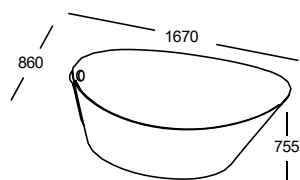

PROTEUS

1670 x 860 x 755 mm

110 kg

335 L max

Bath without overflow, white 1690 €

Bath without overflow, coloured outside 2030 €

Waste for bath without overflow (Chrome) 40 €

(can be supplied with overflow)

Dimensional tolerance $\pm 0.5\%$.