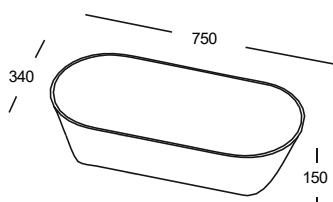

ORNEA 4

750 x 340 x 150 mm

30 kg

Washbasin, white

235 €

Washbasin, coloured outside

310 €