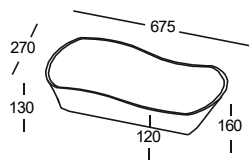

AMIDA

675 x 270 x 160 mm

24 kg

Washbasin, white 240 €

Washbasin, coloured outside 315 €