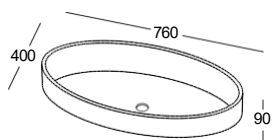

GAIA 3

760 x 400 x 90 mm

19 kg

Washbasin, white

260 €

Washbasin, coloured outside

340 €