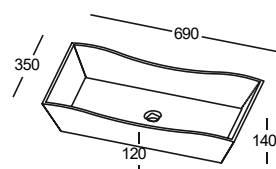

EUDORE

690 x 350 x 140 mm

17 kg

Washbasin, white 220 €

Washbasin, coloured outside 290 €