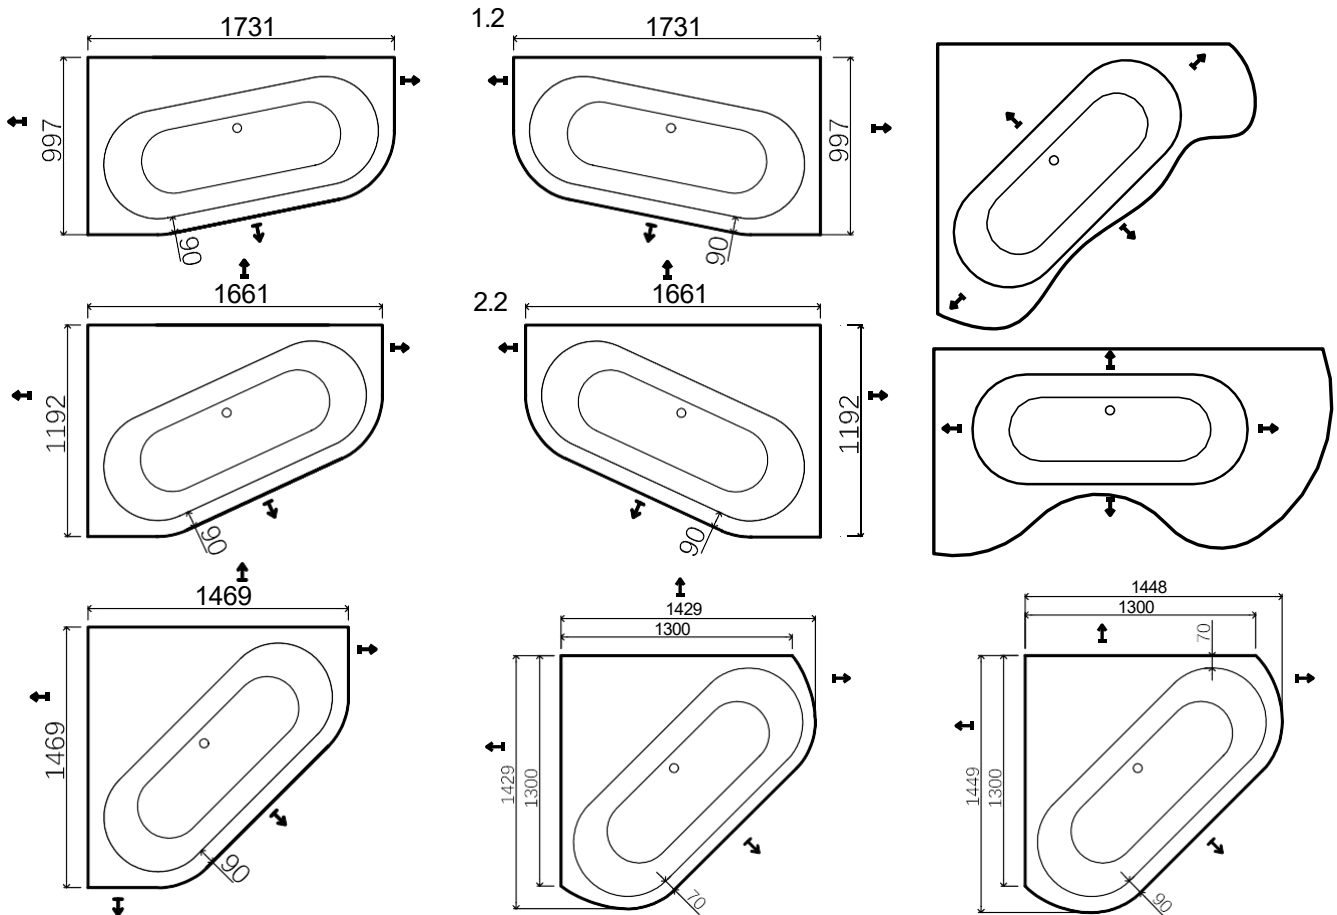

- Edge trimming and customization
- White or colored finish
- Mixer tap hole drilling

Drawing with required specifications must be sent to info@aurabaths.com for technical evaluation.
Individual furniture can be made for individual bathtub.

Some examples: