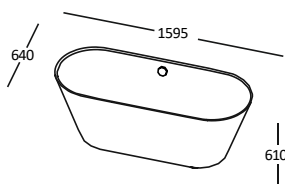

### SELENE

1595 x 640 x 610 mm

 110kg

 220 L max

Bath without overflow, white 1390 €

Bath without overflow, coloured outside 1670 €

Waste for bath without overflow (Chrome) 40 €

(can be supplied with overflow)