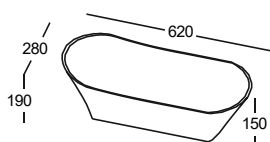

CALIPSO 1

620 x 280 x 190 mm

23 kg

Washbasin, white

225 €

Washbasin, coloured outside

295 €