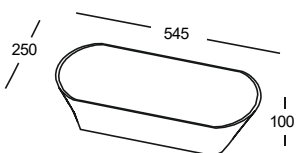

ORNEA 3

545 x 250 x 100 mm

20 kg

Washbasin, white

240 €

Washbasin, coloured outside

315 €