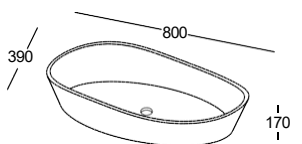

LUXOVIO

800 x 390 x 170 mm

19 kg

Washbasin, white 250 €

Washbasin, coloured outside 325 €