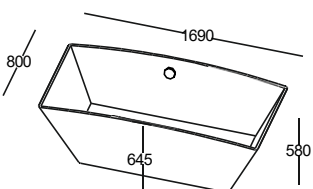

ONDINA

1690 x 800 x 645 mm

140 kg

300 L max

Bath without overflow, white 1690 €

Bath without overflow, coloured outside 2030 €

Waste for bath without overflow (Chrome) 40 €

(can be supplied with overflow)