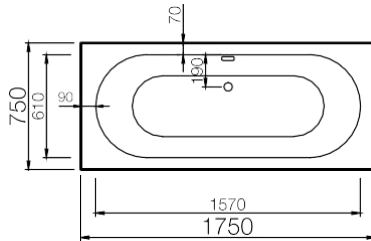

## Made-to-measure bathtubs

**DAFNE Individual**

130 kg min

220 L max

- Edge trimming and customization
- White or colored finish
- Mixer tap hole drilling

Drawing with required specifications must be sent to [info@aurabaths.com](mailto:info@aurabaths.com) for technical evaluation.  
Individual furniture can be made for individual bathtub.