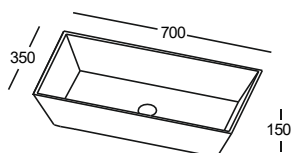

Washbasin, white 190 €

Washbasin, coloured outside 250 €

ERUNNA 2

445 x 445 x 155 mm

11 kg