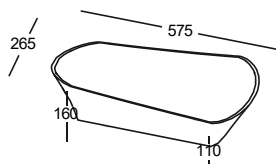

KLEODORA 1

575 x 265 x 160 mm

24 kg

Washbasin, white 240 €

Washbasin, coloured outside 315 €