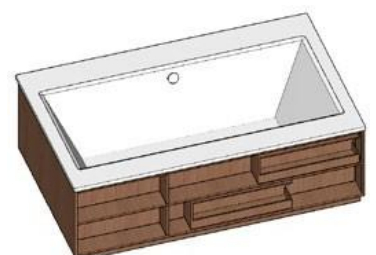

- Edge trimming and customization
- White or colored finish
- Mixer tap hole drilling

Drawing with required specifications must be sent to info@aurabaths.com for technical evaluation.
Individual furniture can be made for individual bathtub.

Some examples: