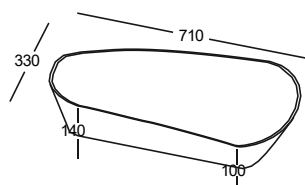

KLEODORA 2

710 x 330 x 140 mm

28 kg

Washbasin, white 240 €

Washbasin, coloured outside 315 €