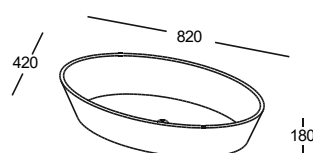

Washbasin, white 325 €

Washbasin, coloured outside 425 €

BEIRA 2

785 x 395 x 140 mm

19 kg