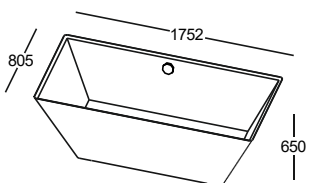

ERUNNA

1752 x 805 x 650 mm

156 kg

360 L max

Bath without overflow, white 1490 €

Bath without overflow, coloured outside 1790 €

Waste for bath without overflow (Chrome) 40 €

(can be supplied with overflow)

Dimensional tolerance $-/+ 0.5\%$.