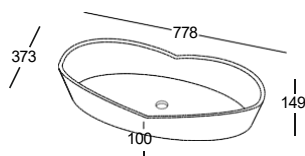

Washbasins

CUPIDO

778 x 373 x 149 mm

18 kg

Washbasin, white 260 €

Washbasin, coloured outside 340 €