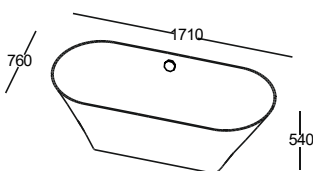

ORNEA 3

1710 x 760 x 540 mm

115 kg

295 L max

Bath without overflow, white 1490 €

Bath without overflow, coloured outside 1790 €

Waste for bath without overflow (Chrome) 40 €

(can be supplied with overflow)