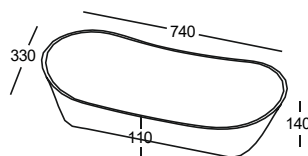

BELISANA 3

740 x 330 x 140 mm

27 kg

Washbasin, white 240 €

Washbasin, coloured outside 315 €