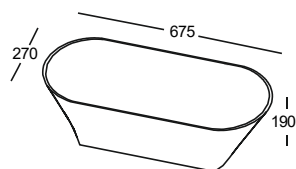

Washbasins

ORNEA 1

675 x 270 x 190 mm

27 kg

Washbasin, white

250 €

Washbasin, coloured outside

325 €