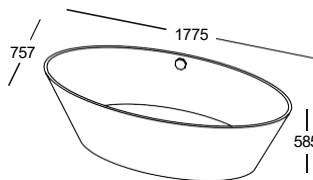

### BEIRA 2

1855 x 783 x 670 mm

 158 kg

 340 L max

Bath without overflow, white 1790 €

Bath without overflow, coloured outside 2150 €

Waste for bath without overflow (Chrome) 40 €

(can be supplied with overflow)

### BEIRA 3

1775 x 757 x 585 mm

 145 kg

 290 L max

Bath without overflow, white 1790 €

Bath without overflow, coloured outside 2150 €

Waste for bath without overflow (Chrome) 40 €

(can be supplied with overflow)