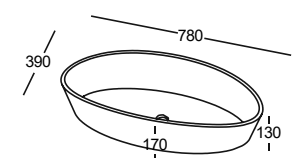

DIONE

780 x 390 x 170 mm

18 kg

Washbasin, white 250 €

Washbasin, coloured outside 325 €