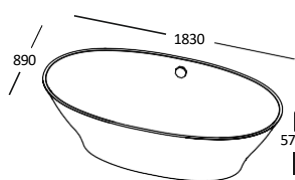

GALATEA

1830 x 890 x 570 mm

105kg

320 L max

Bath without overflow, white 1690 €

Bath without overflow, coloured outside 2030 €

Waste for bath without overflow (Chrome) 40 €

(can be supplied with overflow)