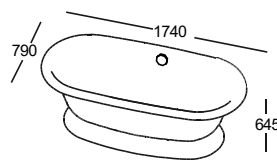

MICANTO

1740 x 790 x 645 mm

100 kg

250 L max

Bath without overflow, white 1790 €

Bath without overflow, coloured outside 2150 €

Waste for bath without overflow (Chrome) 40 €

(can be supplied with overflow)

Siphons

Click-Clack waste for freestanding bath without overflow (chrome)

+40