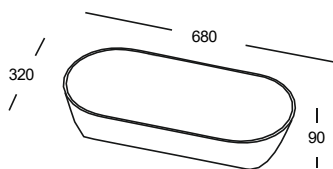

Washbasins

ORNEA 6

680 x 320 x 90 mm

25 kg

Washbasin, white 225 €

Washbasin, coloured outside 300 €

CLEONE

790 x 390 x 170 mm

17 kg