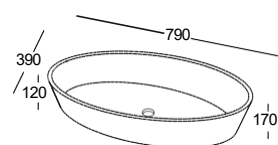

Washbasin, white 250 €

Washbasin, coloured outside 325 €

BEIRA 1

820 x 420 x 180 mm

22 kg