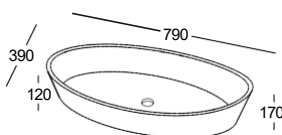

Washbasin, white 250 €

Washbasin, coloured outside 325 €

CARMENTA

790 x 390 x 170 mm

18 kg