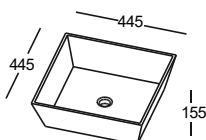

Washbasin, white 175 €

Washbasin, coloured outside 225 €