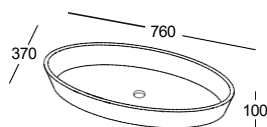

Washbasins

BEIRA 3

760 x 370 x 100 mm

16 kg

Washbasin, white 265 €

Washbasin, coloured outside 345 €

ONDINA

670 x 350 x 140 mm

17 kg