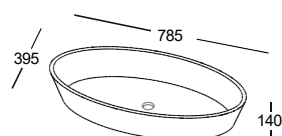

**BEIRA 1**

820 x 420 x 180 mm

 22 kg

Washbasin, white 325 €

Washbasin, coloured outside 425 €

**BEIRA 2**

785 x 395 x 140 mm

 19 kg