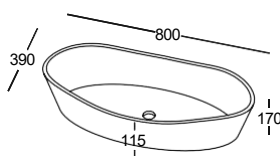

ALFEO

800 x 390 x 170 mm

20 kg

Washbasin, white 250 €

Washbasin, coloured outside 325 €