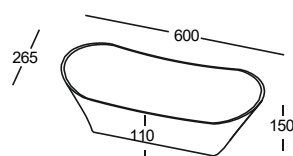

BELISANA 2

600 x 265 x 150 mm

21 kg

Washbasin, white 200 €

Washbasin, coloured outside 260 €