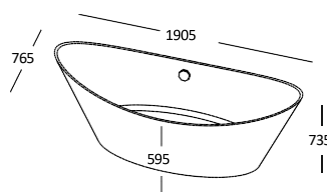

TALIA

1905 x 765 x 735 mm

155kg

300 L max

Bath without overflow, white 1990 €

Bath without overflow, coloured outside 2390 €

Waste for bath without overflow (Chrome) 40 €

(can be supplied with overflow)