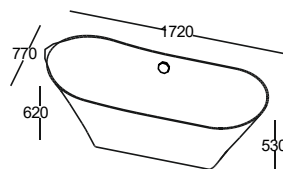

CALIPSO

1720 x 770 x 620 mm

130 kg

290 L max

Bath without overflow, white 1690 €

Bath without overflow, coloured outside 2030 €

Waste for bath without overflow (Chrome) 40 €

(can be supplied with overflow)