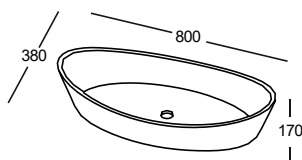

Washbasins

TALIA

800 x 380 x 170 mm

18 kg

Washbasin, white 250 €

Washbasin, coloured outside 325 €