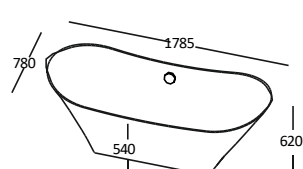

BELISANA 2

1785 x 780 x 620 mm

135kg

295 L max

Bath without overflow, white 1690 €

Bath without overflow, coloured outside 2030 €

Waste for bath without overflow (Chrome) 40 €

(can be supplied with overflow)

Dimensional tolerance $\pm 0.5\%$.