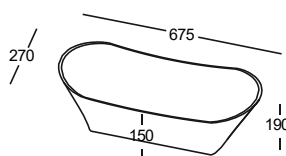

BELISANA 1

675 x 270 x 190 mm

25 kg

Washbasin, white 220 €

Washbasin, coloured outside 285 €