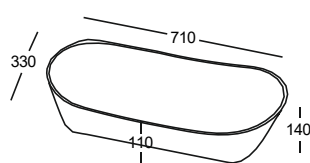

CALIPSO 2

710 x 330 x 140 mm

25 kg

Washbasin, white

235 €

Washbasin, coloured outside

305 €