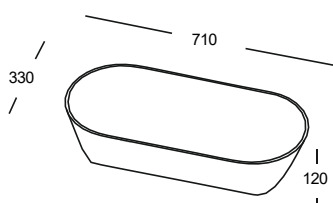

ORNEA 5

710 x 330 x 120 mm

27 kg

Washbasin, white

230 €

Washbasin, coloured outside

305 €