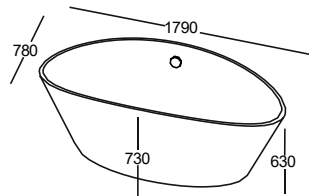

DIONE 1

1790 x 780 x 730 mm

160 kg

280 L max

Bath without overflow, white 1990 €

Bath without overflow, coloured outside 2390 €

Waste for bath without overflow (Chrome) 40 €

(can be supplied with overflow)