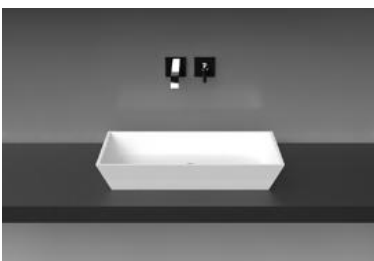

Washbasin Q 2, white

220 €

Without overflow