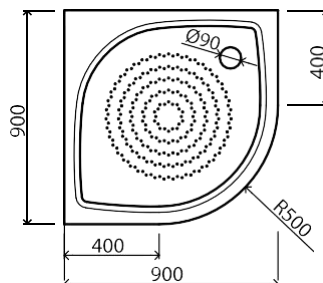

R-80

785 x 785 x 190

 30 +(1) kg

 80 mm

Shower tray with front panel, white 230 €

Shower waste (DIA 63mm)..... 30 €

R-90

897 x 897 x 255

 28 +(1,2) kg

 120 mm

Shower tray with front panel, white 255 €

Shower waste (DIA 63mm)..... 30 €

R-100

1000 x 1000 x 255

 49 +(1,5) kg

 140 mm

Shower tray with front panel, white 320 €

Shower waste (DIA 63mm)..... 30 €

RR-90 (500)

900 x 900 x 150

 36 +(1) kg

 20 mm

Shower tray with front panel, white 240 €

Shower waste (DIA 90mm)..... 30 €