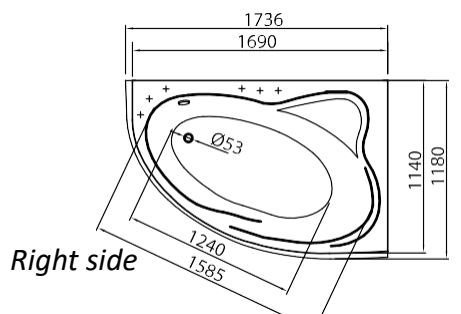

- Bathtub, white ..... 1090€
- Front panel, white..... 140€
- Front panel coloured ..... 280€
- Pop-up waste & overflow (Chrome) 40€
- Click-Clack waste & overflow (Chrome) 50€

Famosa 1490 x 1490 x 640 kg 107 +(7) kg 290 L max