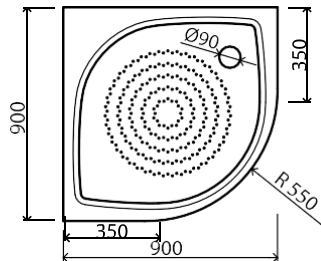

RR-90 (550)

900 x 900 x 150

 36 +(1) kg

 20 mm

Shower tray with front panel, white 240 €

Shower waste (DIA 90mm)..... 30 €

## RZ-90 (500)

900 x 900 x 30

 36 kg

 20mm

Shower tray, white..... 215€

Shower waste (DIA 90mm)..... 30€

## RZ-90 (550)

900 x 900 x 30

 36 kg

 20mm

Shower tray, white..... 215€

Shower waste (DIA 90mm)..... 30€