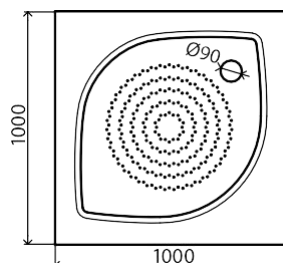

KZ-100

1000 x 1000 x 30

44 kg

20mm

Shower tray, white..... 325€

Shower waste (DIA 90mm)..... 30€