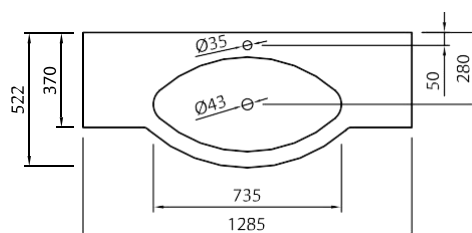

L-1300

1285 x 522 x 150

27 kg

Washbasin L-1300, white 400€
Support brackets, white (x2) 35€

Without overflow (can be supplied with overflow)