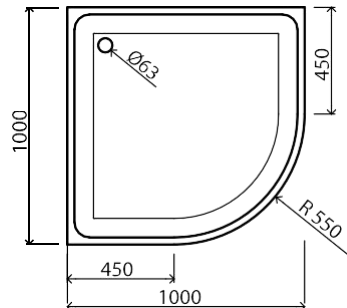

R-80

785 x 785 x 190

 30 +(1) kg

 80 mm

Shower tray with front panel, white 230 €

Shower waste (DIA 63mm)..... 30 €

R-90

897 x 897 x 255

 28 +(1,2) kg

 120 mm

Shower tray with front panel, white 255 €

Shower waste (DIA 63mm)..... 30 €

R-100

1000 x 1000 x 255

 49 +(1,5) kg

 140 mm

Shower tray with front panel, white 320 €

Shower waste (DIA 63mm)..... 30 €

RR-90 (500)

900 x 900 x 150

 36 +(1) kg

 20 mm

Shower tray with front panel, white 240 €

Shower waste (DIA 90mm)..... 30 €