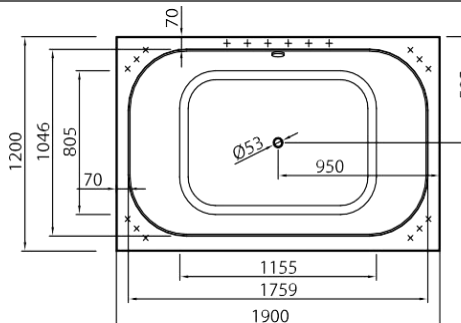

Libero Duo 1900 x 1200 x 680 142 +(18) kg 420 L max

- Bathtub, white ..... 1800€
- Front panel, white..... 480€
- L/U type front panel, white ..... 480€
- Front panel coloured. .... 720€
- L/U type panel coloured ..... 720€
- Pop-up waste & overflow (Chrome) 80€

Classica 150 1500 x 750 x 610 58 +(3.5/9) kg 160 L max