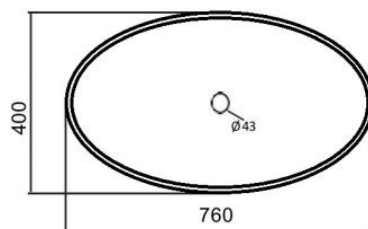

U 3

760 x 400 x 90

19 kg

Washbasin U 3, white

220€

Without overflow