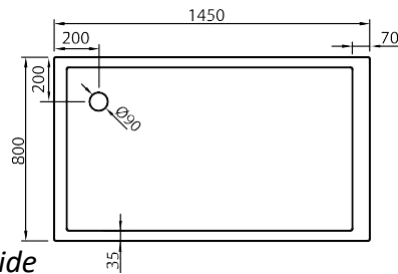

## QQ-120

1200 x 900 x 150

 46 + (2) kg

 / 20 mm

Shower tray with front panel, white 480€

Shower waste (DIA 90mm) ..... 30€

## QZ-120

1200 x 900 x 30

 46 kg

 / 20 mm

Shower tray, white..... 330€

Shower waste (DIA 90mm) ..... 30€

## QQ-145

1450 x 800 x 150

 55 + (3) kg

 / 20 mm

Right

Left side

Shower tray with front panel, white 510€

Shower waste (DIA 90mm) ..... 30€

## QZ-145

1450 x 800 x 30

 55 kg

 / 20 mm

Right

Left side

Shower tray, white..... 360€

Shower waste (DIA 90mm) ..... 30€