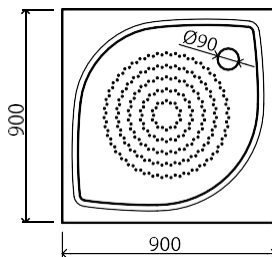

## KZ-100

1000 x 1000 x 30

 44 kg

 20mm

Shower tray, white..... 325€

Shower waste (DIA 90mm)..... 30€

**KK-80**

**800 x 800 x 150**

 30 +(1) kg

 30mm

Shower tray with front panel, white 230€

Shower waste (DIA 90mm) ..... 30€

**KK-90**

**900 x 900 x 150**

 40 +(1) kg

 30mm