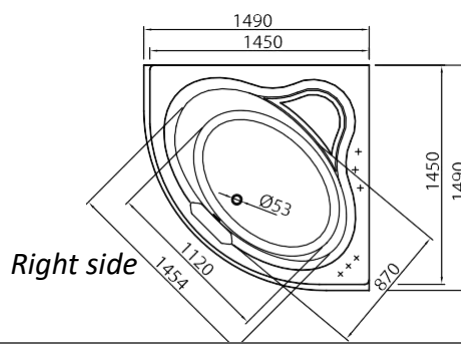

- Bathtub, white ..... 1090€
- Front panel, white..... 140€
- Front panel coloured ..... 280€
- Pop-up waste & overflow (Chrome) 50€
- Click-Clack waste & overflow (Chrome) 50€

Lilu 800 x 425 x 355 kg 16 kg 30 L max