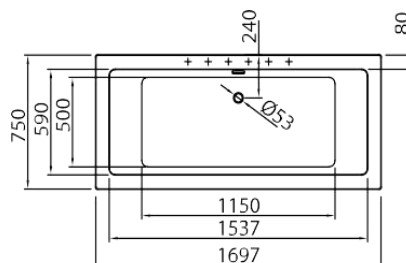

Nordica 170

1697 x 750 x 620

100 kg

240 L max