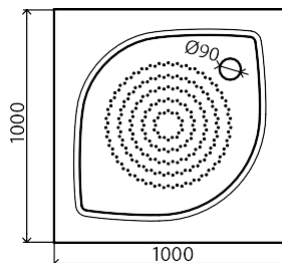

Shower tray with front panel, white 240€

Shower waste (DIA 90mm) ..... 30€

**KK-100**

**1000 x 1000 x 150**

 44 +(1,3) kg

 30mm

Shower tray with front panel, white 350€

Shower waste (DIA 90mm) ..... 30€