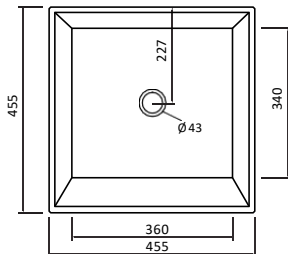

Washbasin Quadro 45, white

150 €

Without overflow

P 1

650 x 270 x 190

27 kg