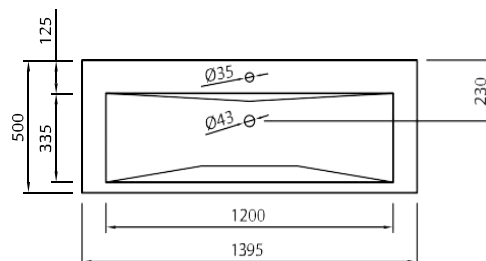

Q-1400

1395 x 500 x 235

40 kg

Washbasin Q-1400, white 490€
Support brackets, white (x2) 35€

Without overflow (can be supplied with overflow)