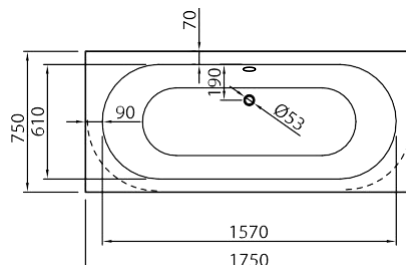

Evento 1

1750 x 750 x 600

130 kg

220 L max