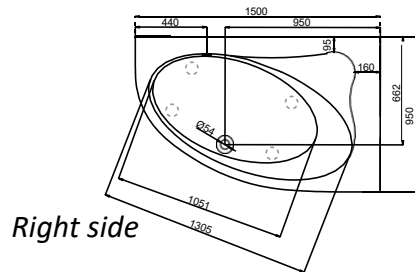

Trevi L

1500 x 950 x 605

kg 90 kg

180 L max

- Bathtub, white ..... 800€
- Bathtub coloured outside.. 1020€
- Pop-up waste & overflow (Chrome) 40€
- Click-Clack waste & overflow (Chrome) 50€