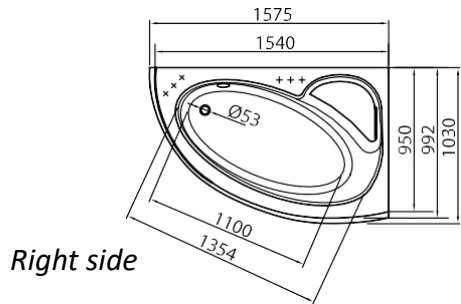

Piccola 1575 x 1030 x 565 kg 96/83 +(5) kg 200 L max

- Bathtub, white ..... 920€
- Front panel, white..... 140€
- Front panel coloured ..... 280€
- Pop-up waste & overflow (Chrome) 40€
- Click-Clack waste & overflow (Chrome) 50€

Lago 1530 x 1060 x 616 kg 105/100 +(5) kg 220 L max