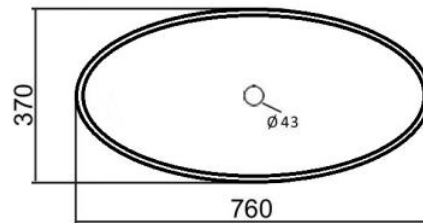

Washbasin D 3, white

240 €

Without overflow

Q 1

700 x 350 x 150

18 kg