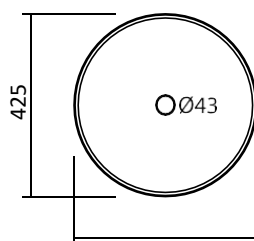

Washbasin Sol, white 150 €

Without overflow

425

Can be supplied without tap hole. Tolerances in length and width: ±0.5%