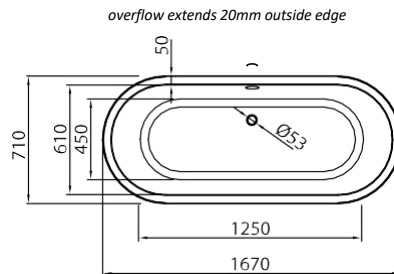

Accent

1670 x 710 x 620

115 kg

220 L max

1. Bathtub, white..... 1090€
   - Bathtub coloured outside 1310€
   - Waste for bath w/o overflow (Chrome) 40€
   - Pop-up waste & overflow (Chrome) 40€
   - Click-Clack waste & overflow (Chrome) 50€
2. *Without overflow (can be supplied with overflow)*