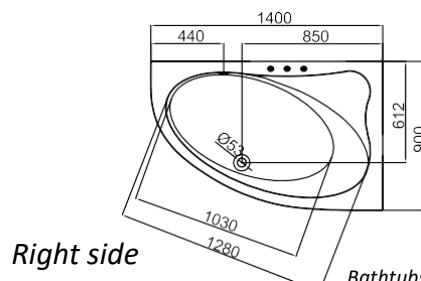

Mia

1400 x 900 x 605

kg 81 kg

180 L max

- Bathtub, white..... 740€
- Bathtub coloured outside.. 960€
- Pop-up waste & overflow (Chrome) 40€
- Click-Clack waste & overflow (Chrome) 50€

Bathtubs can be manufactured without an overflow upon request.

Dimensional tolerance -/+ 0.2%.

The manufacturer reserves the right to change prices without prior notice.