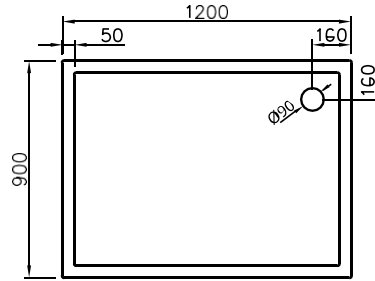

**RD-90**

**900 x 900 x 510**

44 +(2,8) kg

↓ / 360 mm

Shower tray with front panel, white 520€

Shower waste (DIA 53mm) ..... 50€

**F-90**

**885 x 885 x 260**

40 +(1,5) kg

↓ / 120 mm

Shower tray with front panel, white 255€

Shower waste (DIA 63mm) ..... 30€

**OZ-150**

**1500 x 900 x 150**

70 kg

↓ / 20 mm

## QQ-120

1200 x 900 x 150

 46 + (2) kg

 / 20 mm

Shower tray with front panel, white 480€

Shower waste (DIA 90mm) ..... 30€