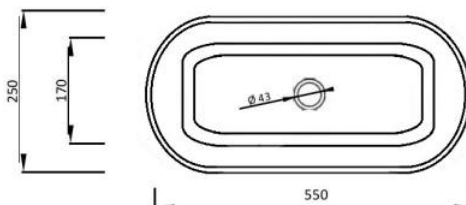

Washbasin P 3, white

240 €

Without overflow