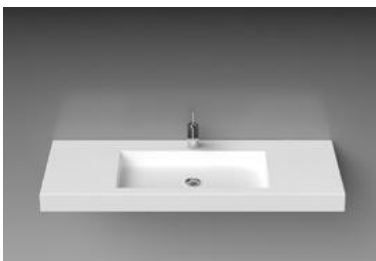

Washbasin F-1200, white 400 €
Support brackets, white (x2) 35 €
Low profile rim (up to 40mm) 80 €

Without overflow (can be supplied with overflow)

Sol

425 x 425 x 165

20 kg