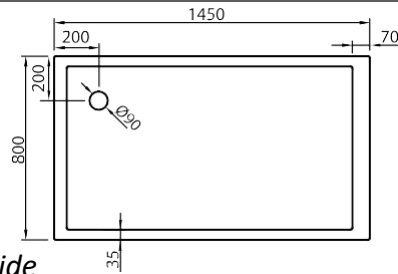

## QQ-145

1450 x 800 x 150

 55 + (3) kg

 / 20 mm

Right

Left side

Shower tray with front panel, white 510€

Shower waste (DIA 90mm) ..... 30€

## QZ-145

1450 x 800 x 30

 55 kg

 / 20 mm

Right

Left side

Shower tray, white..... 360€

Shower waste (DIA 90mm) ..... 30€