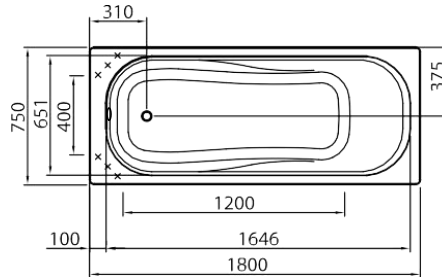

Classica 180

1800 x 750 x 600

72 +(4.5/11) kg 220 L max