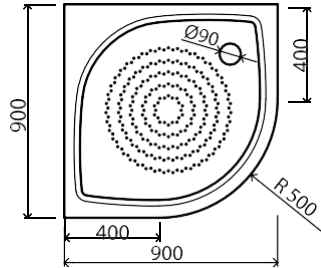

Shower tray with front panel, white 320 €

Shower waste (DIA 63mm)..... 30 €

RR-90 (500)

900 x 900 x 150

 36 +(1) kg

 20 mm

Shower tray with front panel, white 240 €

Shower waste (DIA 90mm)..... 30 €

RR-90 (550)

900 x 900 x 150

 36 +(1) kg

 20 mm

Shower tray with front panel, white 240 €

Shower waste (DIA 90mm)..... 30 €

## RZ-90 (500)

900 x 900 x 30

 36 kg

 20mm

Shower tray, white..... 215€

Shower waste (DIA 90mm)..... 30€