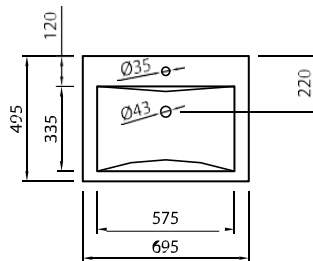

Q-700

695 x 495 x 175

17 kg

Washbasin Q-700, white 280€
Support brackets, white (x2) 35€

Without overflow (can be supplied with overflow)