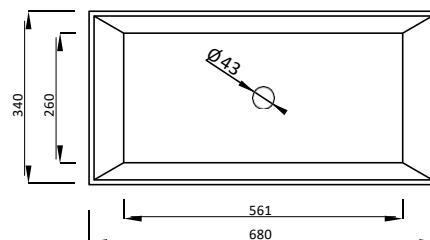

Washbasin Q 2, white

220 €

Without overflow