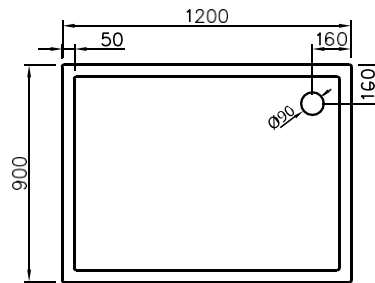

**RD-90**

**900 x 900 x 510**

44 +(2,8) kg

↓ / 360 mm

Shower tray with front panel, white 520€

Shower waste (DIA 53mm) ..... 50€

**F-90**

**885 x 885 x 260**

## QQ-120

1200 x 900 x 150

 46 + (2) kg

 / 20 mm

Shower tray with front panel, white 480€

Shower waste (DIA 90mm) ..... 30€

## QZ-120

1200 x 900 x 30

 46 kg

 / 20 mm

Shower tray, white..... 330€

Shower waste (DIA 90mm) ..... 30€