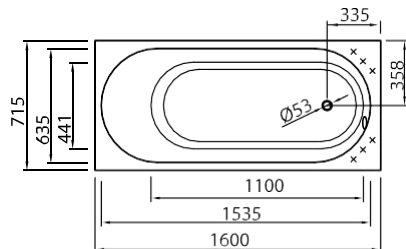

## Evento 3 Right

 122 kg

*Right side*

## Evento 3 Left

 122 kg

*Left side*

**Viana** 1600 x 715 x 655 82 +(5.8) kg 210 L max

- Bathtub, white ..... 770€
- Front panel, white..... 100€
- Front panel coloured ..... 200€
- Pop-up waste & overflow (Chrome) 40€
- Click-Clack waste & overflow (Chrome) 50€