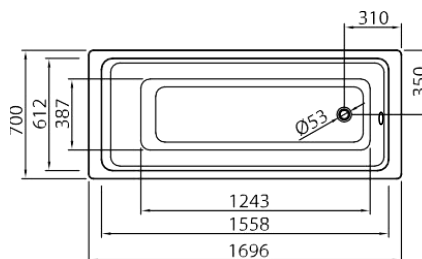

Ette

1696 x 700 x 585

85 kg

180 L max