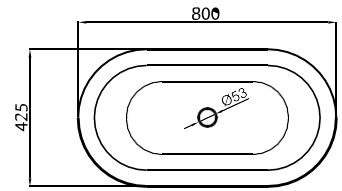

- Bathtub, white..... 390€
- Bathtub coloured outside ..... 490€
- Click-Clack waste (Chrome) ..... 40€

*Bathtubs can be manufactured without an overflow upon request.
Dimensional tolerance -/+ 0.2%.
The manufacturer reserves the right to change prices without prior notice.*