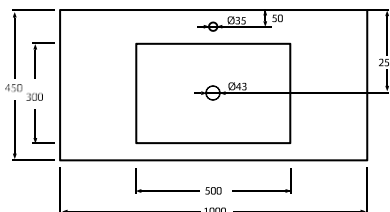

Washbasin F-1000, white 290 €
Support brackets, white (x2) 35 €
Low profile rim (up to 40mm) 80 €

Without overflow (can be supplied with overflow)

F-1200

1200 x 450 x 90

24 kg