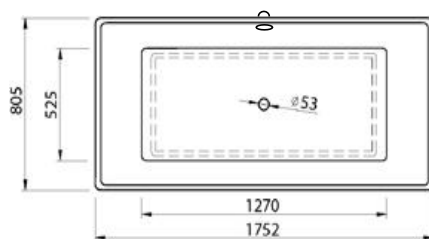

Quadro 175

1752 x 805 x 650

156 kg

360 L max

1. Bathtub, white..... 1560€
   - Bathtub coloured outside 1910€
   - Waste for bath w/o overflow (Chrome) 40€
   - Pop-up waste & overflow (Chrome) 40€
   - Click-Clack waste & overflow (Chrome) 50€
2. *Without overflow (can be supplied with overflow)*