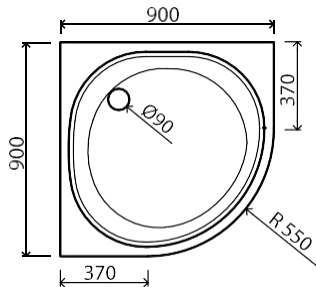

**K-90**

**890 x 890 x 175**

 40 +(1) kg

 35mm

Shower tray with front panel, white 245€

Shower waste (DIA 63mm) ..... 30€

**KD-90**

**890 x 890 x 240**

 45 +(1,8) kg

 120mm

Shower tray with front panel, white 280€

Shower waste (DIA 63mm) ..... 30€

**C-90**

**895 x 895 x 240**

39 +(1,2) kg

↓ / 120 mm

Shower tray with front panel, white 255€

Shower waste (DIA 63mm) ..... 30€

**RS-90**

**900 x 900 x 165**

36 +(1) kg

↓ / 35 mm

Shower tray with front panel, white 255€

Shower waste (DIA 90mm) ..... 30€

**RD-90**

**900 x 900 x 510**

44 +(2,8) kg

↓ / 360 mm

Shower tray with front panel, white 520€

Shower waste (DIA 53mm) ..... 50€

**F-90**

**885 x 885 x 260**