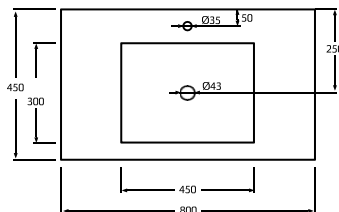

Washbasin F-800, white 220 €
Support brackets, white (x2) 35 €
Low profile rim (up to 40 mm) 50 €

Without overflow (can be supplied with overflow)

F-1000

1000 x 450 x 80

20 kg