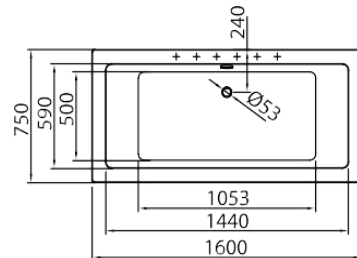

Nordica 160

1600 x 750 x 620

86 kg

220 L max