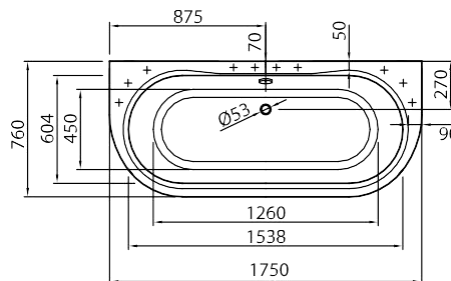

## Onda

1750 x 760 x 610

 136 kg

 180 L max

- Bathtub, white..... 1090€
- Bathtub coloured outside 1310€
- Pop-up waste & overflow (Chrome) 40€
- Click-Clack waste & overflow (Chrome) 50€