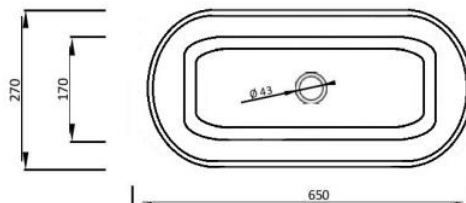

Washbasin P 1, white

240 €

Without overflow

P 2

600 x 265 x 150

25 kg