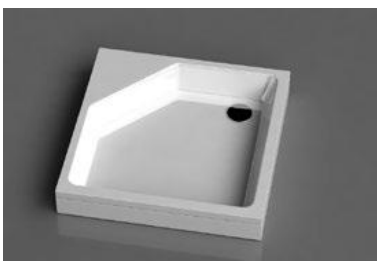

Shower tray with front panel, white 280€

Shower waste (DIA 63mm) ..... 30€