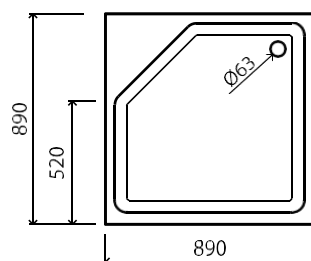

Shower tray with front panel, white 240€

Shower waste (DIA 90mm) ..... 30€

**KK-100**

**1000 x 1000 x 150**

 44 +(1,3) kg

 30mm

Shower tray with front panel, white 350€

Shower waste (DIA 90mm) ..... 30€

**K-90**

**890 x 890 x 175**

 40 +(1) kg

 35mm

Shower tray with front panel, white 245€

Shower waste (DIA 63mm) ..... 30€

**KD-90**

**890 x 890 x 240**

 45 +(1,8) kg

 120mm

Shower tray with front panel, white 280€

Shower waste (DIA 63mm) ..... 30€

**C-90**

**895 x 895 x 240**

39 +(1,2) kg

↓ / 120 mm