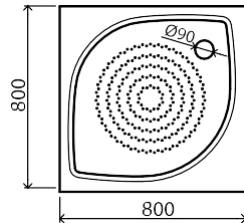

KK-80

800 x 800 x 150

30 +(1) kg

30mm

Shower tray with front panel, white 230€

Shower waste (DIA 90mm) ..... 30€

KK-90

900 x 900 x 150

40 +(1) kg

30mm