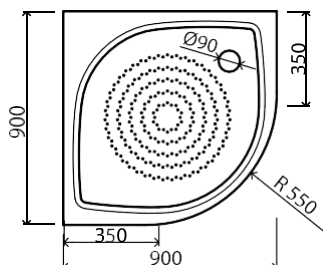

Shower tray with front panel, white 240 €

Shower waste (DIA 90mm)..... 30 €