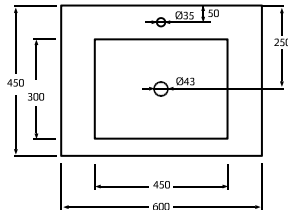

## L-1300

1285 x 522 x 150

 27 kg

Washbasin L-1300, white 400€  
Support brackets, white (x2) 35€

*Without overflow (can be supplied with overflow)*

**F-600**

**600 x 450 x 90**

 15 kg