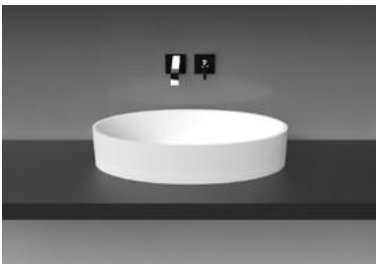

U 1

760 x 400 x 155

25 kg

Washbasin U 1, white

220€

Without overflow