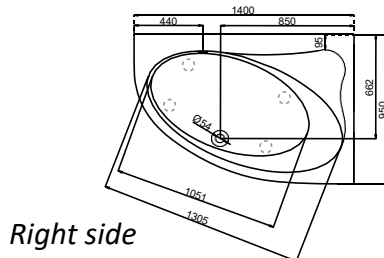

Trevi S

1400 x 950 x 605

kg 85kg

180 L max

- Bathtub, white ..... 760€
- Bathtub coloured outside.. 980€
- Pop-up waste & overflow (Chrome) 40€
- Click-Clack waste & overflow (Chrome) 50€