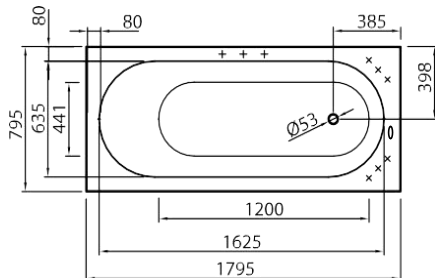

Libero 180 1795 x 795 x 655 90 +(6.5/14) kg 260 L max

- Bathtub, white ..... 870€
- Front panel, white..... 120€
- L/U type front panel, white ..... 240€
- Front panel coloured. .... 240€
- L/U type panel coloured ..... 420€
- Pop-up waste & overflow (Chrome) 40€
- Click-Clack waste & overflow (Chrome) 50€