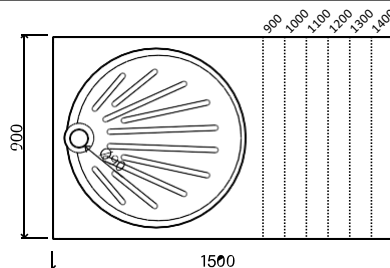

**RD-90**

**900 x 900 x 510**

44 +(2,8) kg

↓ / 360 mm

Shower tray with front panel, white 520€

Shower waste (DIA 53mm) ..... 50€

**F-90**

**885 x 885 x 260**

40 +(1,5) kg

↓ / 120 mm

Shower tray with front panel, white 255€

Shower waste (DIA 63mm) ..... 30€

**OZ-150**

**1500 x 900 x 150**

70 kg

↓ / 20 mm