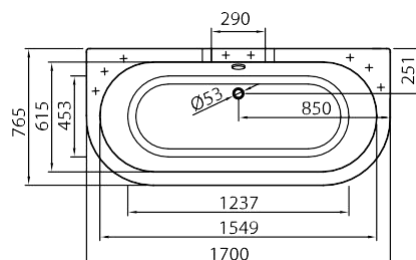

## Quadro 175

1752 x 805 x 650

 156 kg

 360 L max

- Bathtub, white..... 1560€
  - Bathtub coloured outside 1910€
  - Waste for bath w/o overflow (Chrome) 40€
  - Pop-up waste & overflow (Chrome) 40€
  - Click-Clack waste & overflow (Chrome) 50€
- Without overflow (can be supplied with overflow)*

## Londra

1700 x 765 x 610

 81 +(8) kg

 180 L max

- Bathtub, white..... 920€
- Front panel, white..... 240€
- Front panel coloured 420€
- Pop-up waste & overflow (Chrome) 40€
- Click-Clack waste & overflow (Chrome) 50€