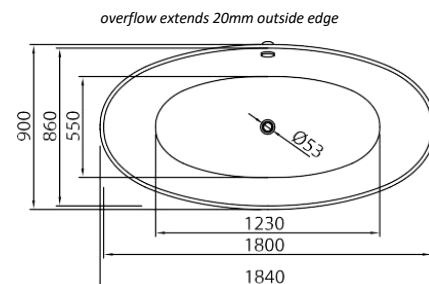

Gloria

1840 x 900 x 560

95 kg

320 L max

1. Bathtub, white..... 1790€
   - Bathtub coloured outside 2140€
   - Waste for bath w/o overflow (Chrome) 40€
   - Pop-up waste & overflow (Chrome) 40€
   - Click-Clack waste & overflow (Chrome) 50€
2. *Without overflow (can be supplied with overflow)*