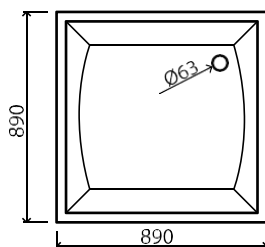

 30 +(1) kg

 30mm

Shower tray with front panel, white 230€

Shower waste (DIA 90mm) ..... 30€

**KK-90**

**900 x 900 x 150**

 40 +(1) kg

 30mm

Shower tray with front panel, white 240€

Shower waste (DIA 90mm) ..... 30€

**KK-100**

**1000 x 1000 x 150**

 44 +(1,3) kg

 30mm

Shower tray with front panel, white 350€

Shower waste (DIA 90mm) ..... 30€

**K-90**

**890 x 890 x 175**

 40 +(1) kg

 35mm

Shower tray with front panel, white 245€

Shower waste (DIA 63mm) ..... 30€

**KD-90**

**890 x 890 x 240**