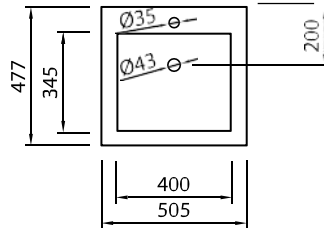

Q-500

505 x 477 x 205

16 kg

Washbasin Q-500, white 220€
Support brackets, white (x2) 35€

Without overflow (can be supplied with overflow)