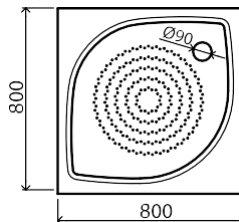

KZ-80

800 x 800 x 30

30 kg

20mm

Shower tray, white..... 215€

Shower waste (DIA 90mm)..... 30€