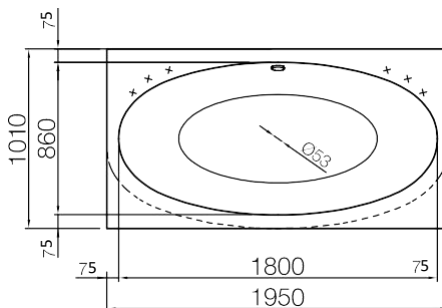

Gemma 1

1950 x 1010 x 560

125 kg 320 L max