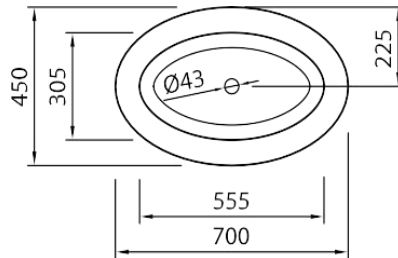

Oval

700 x 450 x 115

15 kg

Washbasin Oval, white

170€

Without overflow