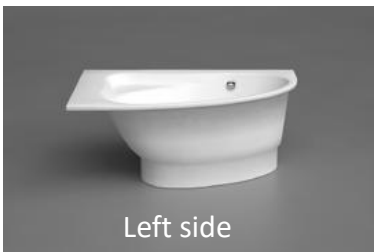

Trevi L

1500 x 950 x 605

kg 90 kg

180 L max

- Bathtub, white ..... 800€
- Bathtub coloured outside.. 1020€
- Pop-up waste & overflow (Chrome) 40€
- Click-Clack waste & overflow (Chrome) 50€