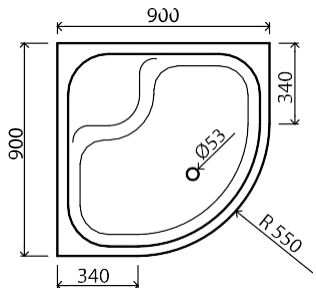

**K-90**

**890 x 890 x 175**

 40 +(1) kg

 35mm

Shower tray with front panel, white 245€

Shower waste (DIA 63mm) ..... 30€

**KD-90**

**890 x 890 x 240**

 45 +(1,8) kg

 120mm

Shower tray with front panel, white 280€

Shower waste (DIA 63mm) ..... 30€

**C-90**

**895 x 895 x 240**

39 +(1,2) kg

↓ / 120 mm

Shower tray with front panel, white 255€

Shower waste (DIA 63mm) ..... 30€

**RS-90**

**900 x 900 x 165**

36 +(1) kg

↓ / 35 mm

Shower tray with front panel, white 255€

Shower waste (DIA 90mm) ..... 30€

**RD-90**

**900 x 900 x 510**

44 +(2,8) kg

↓ / 360 mm

Shower tray with front panel, white 520€

Shower waste (DIA 53mm) ..... 50€

**F-90**

**885 x 885 x 260**