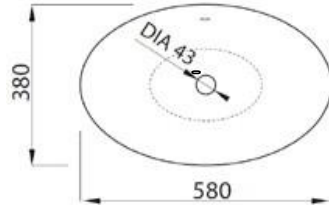

## Fiore

580 x 380 x 185

 13 kg

Washbasin Fiore, white

280€

*With overflow (can be supplied without overflow)*