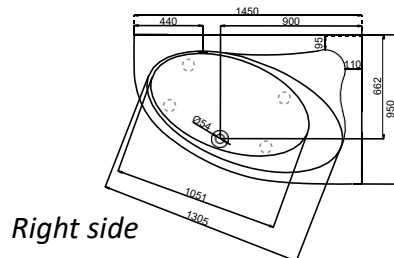

Trevi M

1450 x 950 x 605

kg 87kg

180 L max

- Bathtub, white ..... 780€
- Bathtub coloured outside.. 1000€
- Pop-up waste & overflow (Chrome) 40€
- Click-Clack waste & overflow (Chrome) 50€