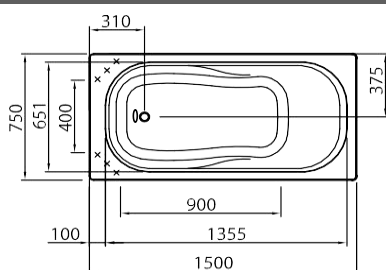

- Bathtub, white ..... 690€
- Front panel, white..... 100€
- L/U type front panel, white ..... 220€
- Front panel coloured. .... 200€
- L/U type panel coloured ..... 370€
- Pop-up waste & overflow (Chrome) 40€
- Click-Clack waste & overflow (Chrome) 50€

Bathtubs can be manufactured without an overflow upon request.

Dimensional tolerance +/- 0.2%.

The manufacturer reserves the right to change prices without prior notice.