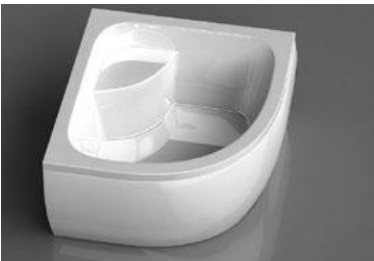

Shower tray with front panel, white 520€

Shower waste (DIA 53mm) ..... 50€

F-90

885 x 885 x 260

40 +(1,5) kg

↓ / 120 mm