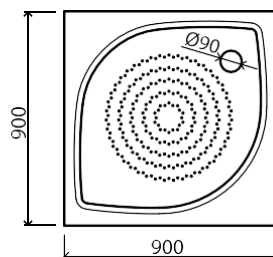

KZ-90

900 x 900 x 30

37 kg

20mm

Shower tray, white..... 215€

Shower waste (DIA 90mm)..... 30€