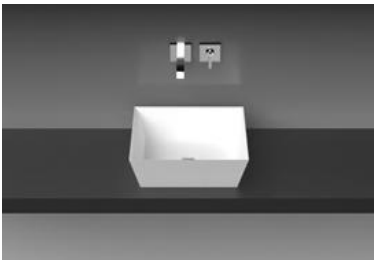

Washbasin Quadro 45, white

150 €

Without overflow

P 1

650 x 270 x 190

27 kg