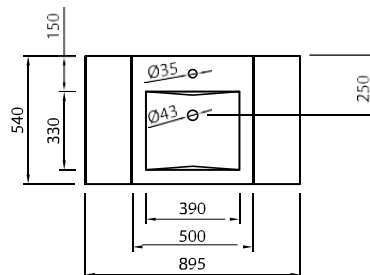

Q-900

895 x 540 x 210

32 kg

Washbasin Q-900, white 350€
Support brackets, white (x2) 35€

Without overflow (can be supplied with overflow)