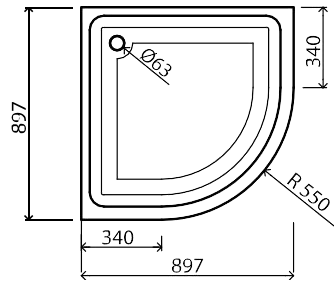

R-80

785 x 785 x 190

 30 +(1) kg

 80 mm

Shower tray with front panel, white 230 €

Shower waste (DIA 63mm)..... 30 €

R-90

897 x 897 x 255

 28 +(1,2) kg

 120 mm

Shower tray with front panel, white 255 €

Shower waste (DIA 63mm)..... 30 €

R-100

1000 x 1000 x 255

 49 +(1,5) kg

 140 mm