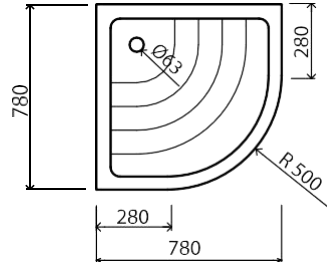

R-80

785 x 785 x 190

 30 +(1) kg

 80 mm

Shower tray with front panel, white 230 €

Shower waste (DIA 63mm)..... 30 €

R-90

897 x 897 x 255