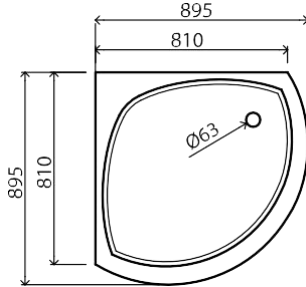

Shower tray with front panel, white 240€

Shower waste (DIA 90mm) ..... 30€

**KK-100**

**1000 x 1000 x 150**

 44 +(1,3) kg

 30mm

Shower tray with front panel, white 350€

Shower waste (DIA 90mm) ..... 30€

**K-90**

**890 x 890 x 175**

 40 +(1) kg

 35mm

Shower tray with front panel, white 245€

Shower waste (DIA 63mm) ..... 30€

**KD-90**

**890 x 890 x 240**

 45 +(1,8) kg

 120mm

Shower tray with front panel, white 280€

Shower waste (DIA 63mm) ..... 30€

**C-90**

**895 x 895 x 240**

39 +(1,2) kg

↓ / 120 mm

Shower tray with front panel, white 255€

Shower waste (DIA 63mm) ..... 30€

**RS-90**

**900 x 900 x 165**

36 +(1) kg

↓ / 35 mm

Shower tray with front panel, white 255€

Shower waste (DIA 90mm) ..... 30€