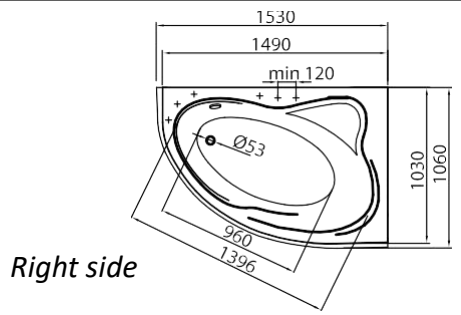

- Bathtub, white ..... 960€
- Front panel, white..... 140€
- Front panel coloured ..... 280€
- Pop-up waste & overflow (Chrome) 40€
- Click-Clack waste & overflow (Chrome) 50€

Marea 1736 x 1180 x 665 kg 100 +(7) kg 290 L max