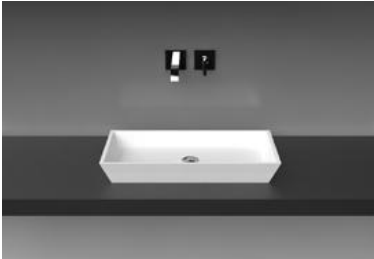

Q 3

660 x 330 x 100

16 kg

Washbasin Q 3, white

220 €

Without overflow

Quadro 45

445 x 445 x 155

11 kg