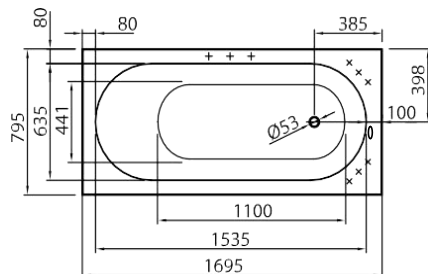

Libero 170 1695 x 795 x 655 85 +(5.5/13) kg 210 L max

- Bathtub, white ..... 820€
- Front panel, white..... 120€
- L/U type front panel, white ..... 240€
- Front panel coloured. .... 240€
- L/U type panel coloured ..... 420€
- Pop-up waste & overflow (Chrome) 40€
- Click-Clack waste & overflow (Chrome) 50€