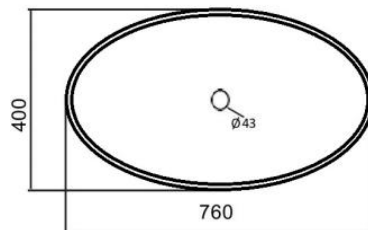

U 1

760 x 400 x 155

25 kg

Washbasin U 1, white

220€

Without overflow