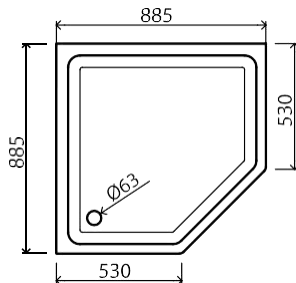

 45 +(1,8) kg

 120mm

Shower tray with front panel, white 280€

Shower waste (DIA 63mm) ..... 30€

**C-90**

**895 x 895 x 240**

39 +(1,2) kg

↓ / 120 mm

Shower tray with front panel, white 255€

Shower waste (DIA 63mm) ..... 30€

**RS-90**

**900 x 900 x 165**

36 +(1) kg

↓ / 35 mm

Shower tray with front panel, white 255€

Shower waste (DIA 90mm) ..... 30€

**RD-90**

**900 x 900 x 510**

44 +(2,8) kg

↓ / 360 mm

Shower tray with front panel, white 520€

Shower waste (DIA 53mm) ..... 50€

**F-90**

**885 x 885 x 260**

40 +(1,5) kg

↓ / 120 mm

Shower tray with front panel, white 255€

Shower waste (DIA 63mm) ..... 30€

**OZ-150**

**1500 x 900 x 150**

70 kg

↓ / 20 mm