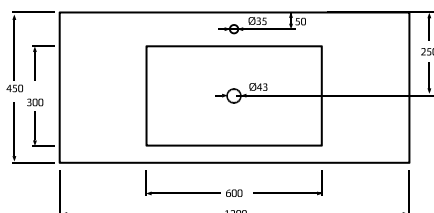

Washbasin F-1200, white 400 €
Support brackets, white (x2) 35 €
Low profile rim (up to 40mm) 80 €

Without overflow (can be supplied with overflow)

Sol

425 x 425 x 165

20 kg